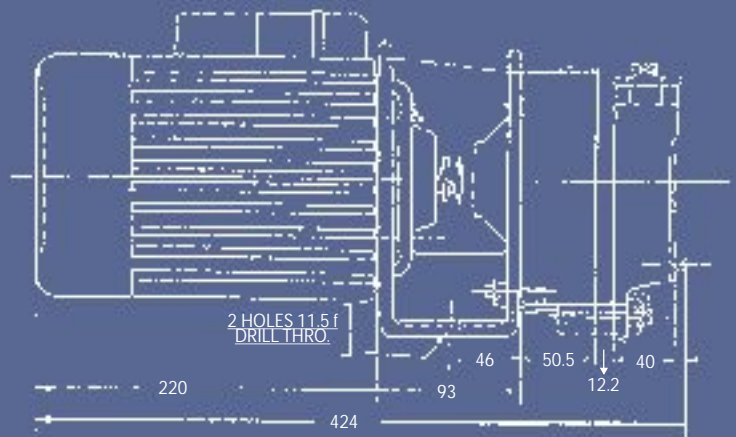

Dimensional Details...

KV Vacuum Pump

KV 20 Vacuum Pump