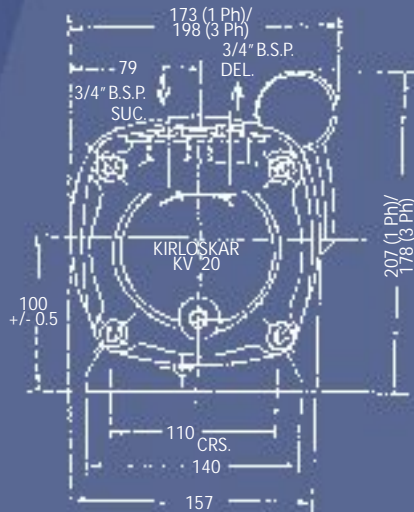

DV Vacuum Pumps

DV Vacuum Pump Coupled Set

Vacuum : Upto 660 mm of Hg
 Air flow rate : Upto 162m³/hr
 Power rating : 3.7 - 7.5 kW (5 - 10 HP)
 Voltage range : 415+/- 10 V (3 Ph)

Attributes:

- Motor withstands wide voltage fluctuations
- Impeller of high quality bronze material
- Designed to prevent overloading and motor burning
- Sturdy casing, provided with foot, suction and delivery nozzles
- Rotor having outwardly bent multi blade design held on shaft by shaft sleeve nuts
- Replaceable wearing parts
- Models with 'B' class insulation and IP-44 protection. In case DV couple set with 'F' class insulation & IP 55
- Deep stuffing box for better sealing
- Dynamically balanced rotating parts ensure minimum vibrations

Note for DV: Bare pump/ factory assigned & assembled, both options available

Approximate performance of 'KV and DV' Series, Monobloc/ Coupled Set Vacuum Pumps, at rated speed, 50 Hz, AC Power Supply:

PUMP MODEL	POWER RATING		PIPE SIZE		VACUUM IN mm OF MERCURY								RATED SPEED (RPM)
					0	100	200	300	400	500	600	640	
	kW	HP	SUC.	DEL.	AIR FLOW RATE IN CUBIC METRES PER HOUR								
KV 20 Monobloc	0.75	1.0	20	20	20.5	18.0	14.5	11.5	8.0	5.0	1.8	-	2700
KV 30 Monobloc	2.2	3.0	32	32	55.0	46.3	38.0	30.0	21.3	13.0	5.0	-	2840
DV 40 Coupled Set/ Bare Pump	3.7	5.0	40	40	73.0	65.0	57.0	46.0	34.0	22.0	8.0	5.0	1450
DV 50 Coupled Set/ Bare Pump	7.5	10.0	50	50	162.0	138.0	115.0	88.0	68.0	44.0	14.0	8.0	1450

Dimensional Details...

KV Vacuum Pump

KV 20 Vacuum Pump

KV 30 Vacuum Pump

Enriching Lives

Dimensional Details...

DV Bare Shaft Vacuum Pump

S.No.	PUMP	SUC.	DEL.	K	R	S CRS	T	J CRS	G	H	W	D	C	F	E	A	L
1.	DV-40	40	40	16	312	272	72	80	203	451.5	334	242	281	100	100	202	523
2.	DV-50	50	50	16	312	272	75	80	203	453	352	277	316	100	100	237	593