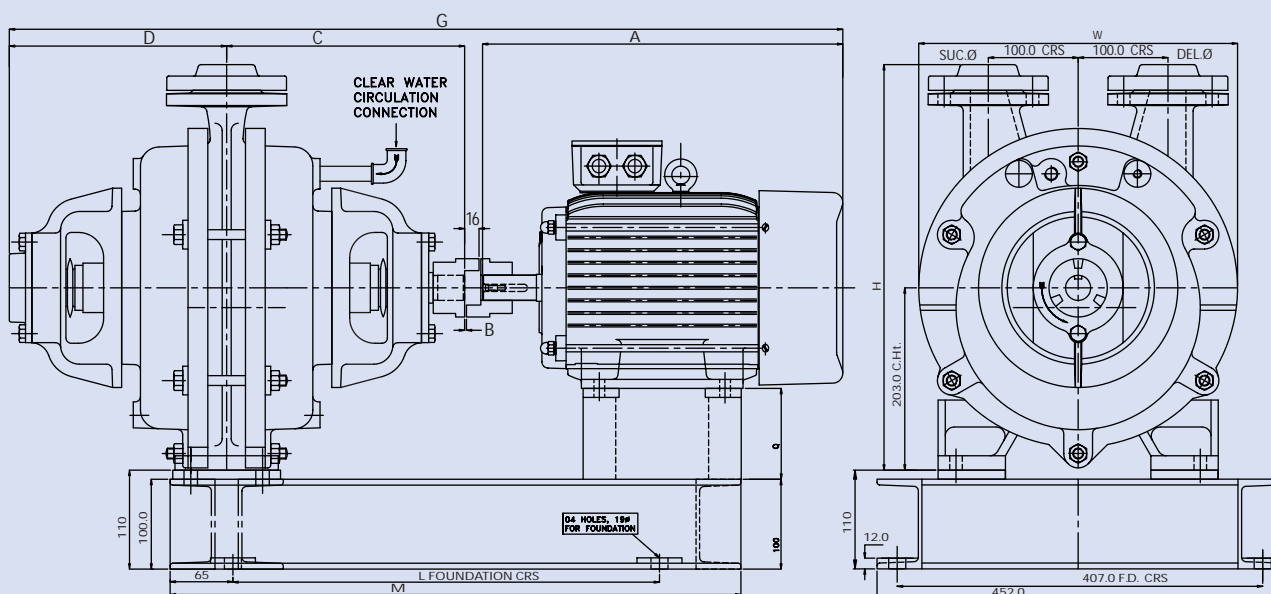

DV Coupled Vacuum Pump

Sr.No.	Pump SucXDel	Indus Motor	P.C.D		No. of Holes		Hole Size		A	B	C	D	E	F	G	H	L	W	Q	M
			Suc.	Del.	Suc.	Del.	Suc.	Del.												
1	DV - 40 40 X 40	KI 112M (5C4) 3PH	98.4	98.4	04	04	14.0	14.0	405.0	02	265.0	242.0	100.0	100.0	928.0	451.5	475.0	334.0	91.0	635.0
2	DV - 50 50 X 50	KI 132M (5C4) 3PH	114.0	114.0	04	04	18.5	18.5	515.0	03	300.0	277.0	100.0	100.0	1128.0	453.0	575.0	355.0	71.0	747.0