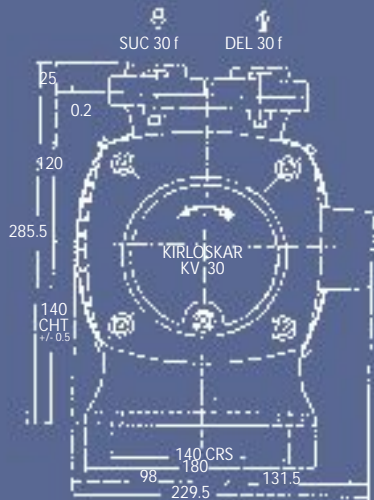

Note for DV: Bare pump/ factory assigned & assembled, both options available

Approximate performance of 'KV and DV' Series, Monobloc/ Coupled Set Vacuum Pumps, at rated speed, 50 Hz, AC Power Supply:

PUMP MODEL	POWER RATING		PIPE SIZE		VACUUM IN mm OF MERCURY								RATED SPEED (RPM)
					0	100	200	300	400	500	600	640	
	kW	HP	SUC.	DEL.	AIR FLOW RATE IN CUBIC METRES PER HOUR								
KV 20 Monobloc	0.75	1.0	20	20	20.5	18.0	14.5	11.5	8.0	5.0	1.8	-	2700
KV 30 Monobloc	2.2	3.0	32	32	55.0	46.3	38.0	30.0	21.3	13.0	5.0	-	2840
DV 40 Coupled Set/ Bare Pump	3.7	5.0	40	40	73.0	65.0	57.0	46.0	34.0	22.0	8.0	5.0	1450
DV 50 Coupled Set/ Bare Pump	7.5	10.0	50	50	162.0	138.0	115.0	88.0	68.0	44.0	14.0	8.0	1450

Dimensional Details...

KV Vacuum Pump

KV 20 Vacuum Pump

KV 30 Vacuum Pump

Enriching Lives

Dimensional Details...

DV Bare Shaft Vacuum Pump

S.No.	PUMP	SUC.	DEL.	K	R	S CRS	T	J CRS	G	H	W	D	C	F	E	A	L
1.	DV-40	40	40	16	312	272	72	80	203	451.5	334	242	281	100	100	202	523
2.	DV-50	50	50	16	312	272	75	80	203	453	352	277	316	100	100	237	593

DV Coupled Vacuum Pump

Sr.No.	Pump SucXDel	Indus Motor	P.C.D		No. of Holes		Hole Size		A	B	C	D	E	F	G	H	L	W	Q	M
			Suc.	Del.	Suc.	Del.	Suc.	Del.												
1	DV - 40 40 X 40	KI 112M (5C4) 3PH	98.4	98.4	04	04	14.0	14.0	405.0	02	265.0	242.0	100.0	100.0	928.0	451.5	475.0	334.0	91.0	635.0
2	DV - 50 50 X 50	KI 132M (5C4) 3PH	114.0	114.0	04	04	18.5	18.5	515.0	03	300.0	277.0	100.0	100.0	1128.0	453.0	575.0	355.0	71.0	747.0