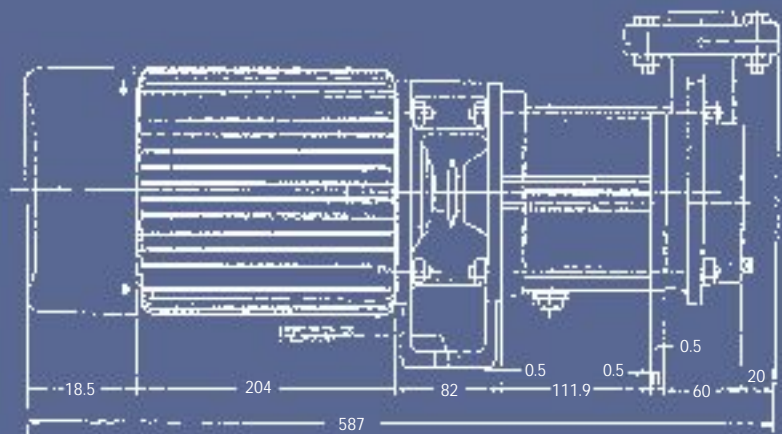

Standard supply of KV 20 pumpset is in single phase and KV 30 in three phase A.C. power supply. However, KV 20 three phase A.C. power supply is supplied against requirement.

NOTE: Performance applicable for air at NTP based on employment of clear water at 30°C as working fluid.

Dimensional Details...

KV Vacuum Pump

KV 20 Vacuum Pump

KV 30 Vacuum Pump

Enriching Lives

Dimensional Details...

DV Bare Shaft Vacuum Pump

S.No.	PUMP	SUC.	DEL.	K	R	S CRS	T	J CRS	G	H	W	D	C	F	E	A	L
1.	DV-40	40	40	16	312	272	72	80	203	451.5	334	242	281	100	100	202	523
2.	DV-50	50	50	16	312	272	75	80	203	453	352	277	316	100	100	237	593