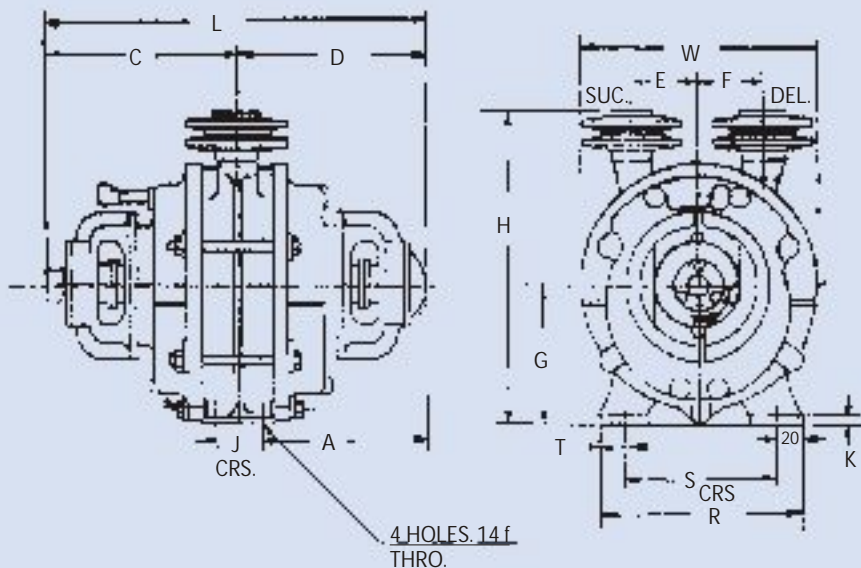

Dimensional Details...

KV Vacuum Pump

KV 20 Vacuum Pump

KV 30 Vacuum Pump

Enriching Lives

Dimensional Details...

DV Bare Shaft Vacuum Pump

S.No.	PUMP	SUC.	DEL.	K	R	S CRS	T	J CRS	G	H	W	D	C	F	E	A	L
1.	DV-40	40	40	16	312	272	72	80	203	451.5	334	242	281	100	100	202	523
2.	DV-50	50	50	16	312	272	75	80	203	453	352	277	316	100	100	237	593

DV Coupled Vacuum Pump

Sr.No.	Pump SucXDel	Indus Motor	P.C.D		No. of Holes		Hole Size		A	B	C	D	E	F	G	H	L	W	Q	M
			Suc.	Del.	Suc.	Del.	Suc.	Del.												
1	DV - 40 40 X 40	KI 112M (5C4) 3PH	98.4	98.4	04	04	14.0	14.0	405.0	02	265.0	242.0	100.0	100.0	928.0	451.5	475.0	334.0	91.0	635.0
2	DV - 50 50 X 50	KI 132M (5C4) 3PH	114.0	114.0	04	04	18.5	18.5	515.0	03	300.0	277.0	100.0	100.0	1128.0	453.0	575.0	355.0	71.0	747.0